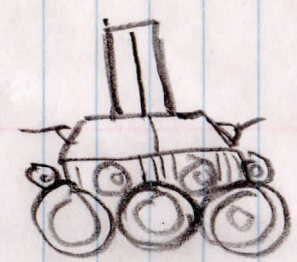

**B
SM BARRAGE (HEAVY GUN TURRET)

SM BARRAGE

ENGINES

NOTE:
NEED: HOVER JETS?
NEED: WINGS?
NEED: LANDING AT REAR I.R.L.

INSIDE VIEW

HANGAR LANDING

GUN TURRETS
MAYBE ON TOP FOR MOR LOS?

WEAPON/MISSILE BATTERY

*A UNDER SIDE OR TOP (H)
DROP OUT/LAUNCH

**B UNDER SIDE DROP Pod BAYS X6

NOTE (H) OPTIONAL CANNON/LAND to FRONT REAR
NOTE STAGGER --- FOR LOS