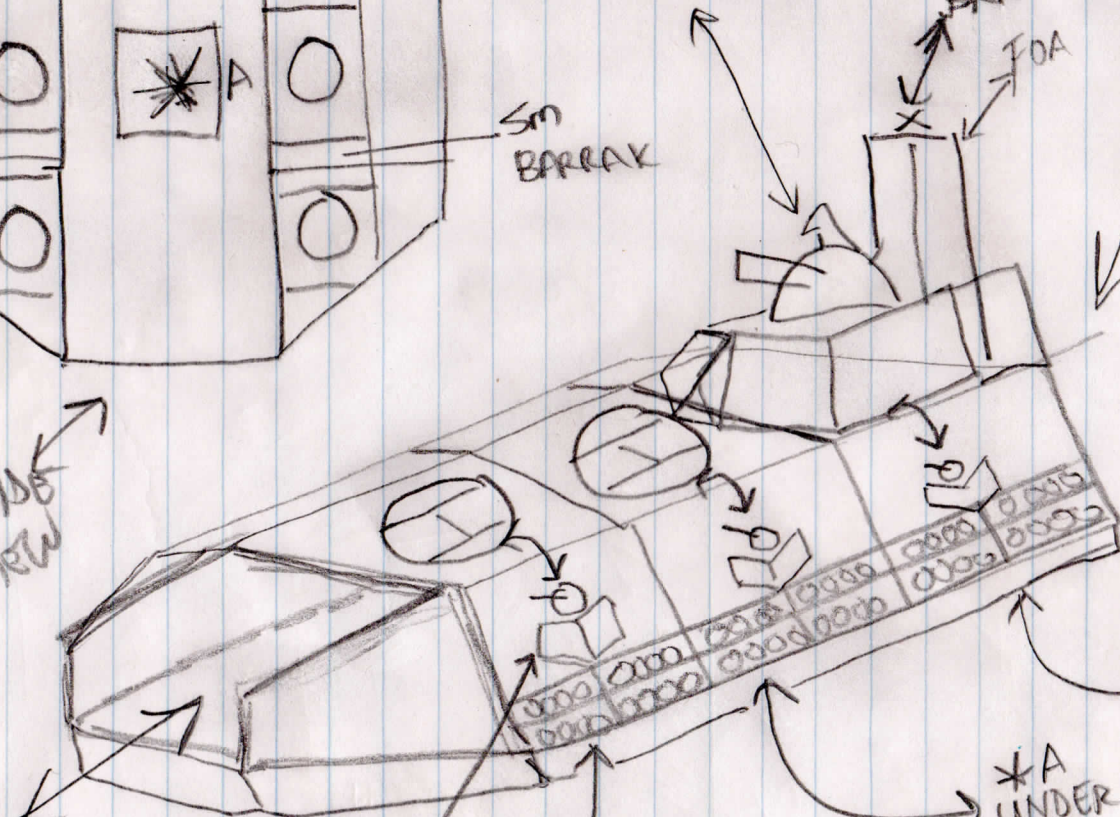

**B
SM BARRAGE (HEAVY GUN TURRET)

SM BARRAGE

ENGINES

NOTE:
NEED: HOVER JETS?
NEED: WINGS?
NEED: LANDING AT REAR I.R.L.

INSIDE VIEW

HANGAR LANDING

GUN TURRETS
MAYBE ON TOP FOR MOR LOS?

WEAPON/MISSILE BATTERY

*A UNDER SIDE OR TOP (H)
DROP OUT/LAUNCH

**B UNDER SIDE DROP Pod BAYS X6

NOTE (H) OPTIONAL CANNON/LAND to FRONT REAR
NOTE STAGGER --- FOR LOS