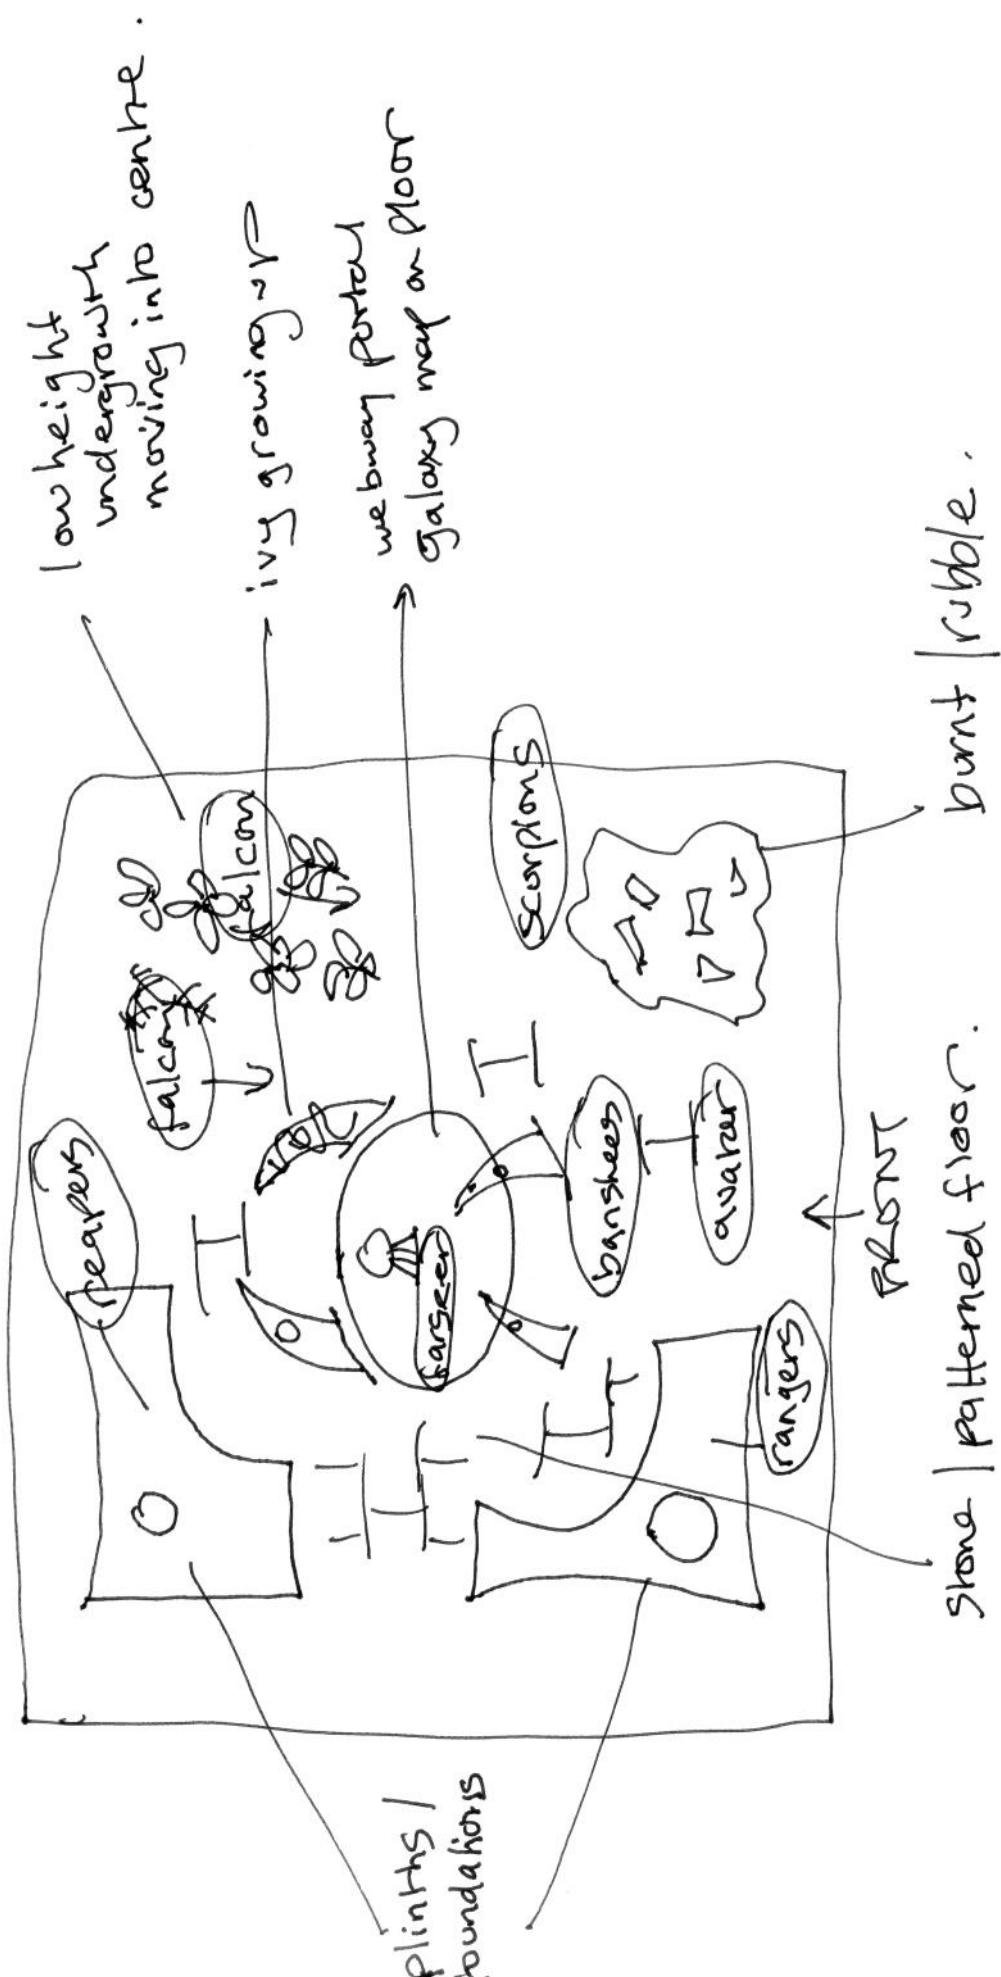

ARMIES ON PARADE

ELDAR - RUINED WEBWAY

low height undergrowth moving into centre.

ivy growing up

webway portal galaxy map on floor

plinths / foundations

FRONT

stone | patterned floor.

burnt rubble.